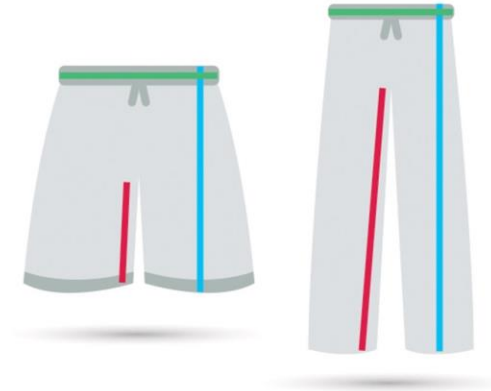

SIZE	LENGTH	WIDTH	INSEAM
XXS	N/A	N/A	N/A
XS	13.5	13	3.5
S	13.5	13.5	3.5
M	13.5	14.5	3.5
L	14	16	3.5
XL	14.5	17	3.5
XXL	N/A	N/A	N/A

*All measurements are in inches.