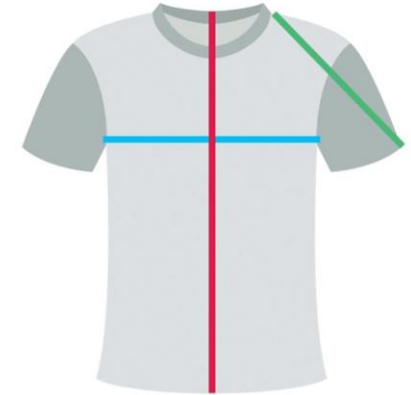

SIZE	CHEST ACROSS	SLEEVE	LENGTH
XXS	N/A	N/A	N/A
XS	15	11	25
S	16.5	11	25.5
M	17.5	11	25.5
L	18.5	12.5	26
XL	19	13	26.5
XXL	N/A	N/A	N/A

*All measurements are in inches.