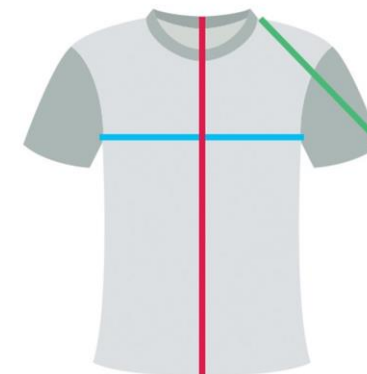

HOME – WHITE - PUMA GRAPHIC JERSEY (MEN & YOUTH)

SIZING GUIDE

How To Measure for the Perfect Fit:

CHEST ACROSS:
Measure from armpit to armpit
*For chest circumference of item - double chest across measurement

SLEEVE:
Measure from bottom on neck to fullest length of sleeve

LENGTH:
Measure from top of collar to bottom of front hem

Puma Graphic Jersey
A1036360