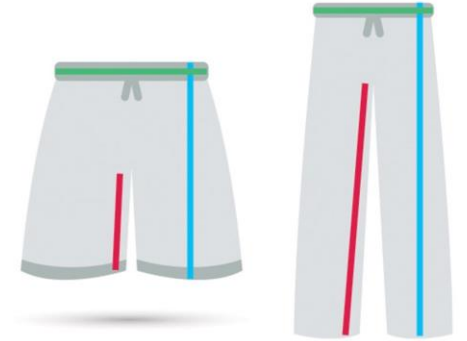

SIZING GUIDE

How To Measure for the Perfect Fit:

- **LENGTH:**
  Measure from top of waistband to bottom hem
- **WIDTH:**
  Measure unstretched waistband from one side to the other
  *For waist circumference of item - double width measurement
- **INSEAM:**
  Measure inner most seam to bottom hem

Puma Team Final Short
A1036364