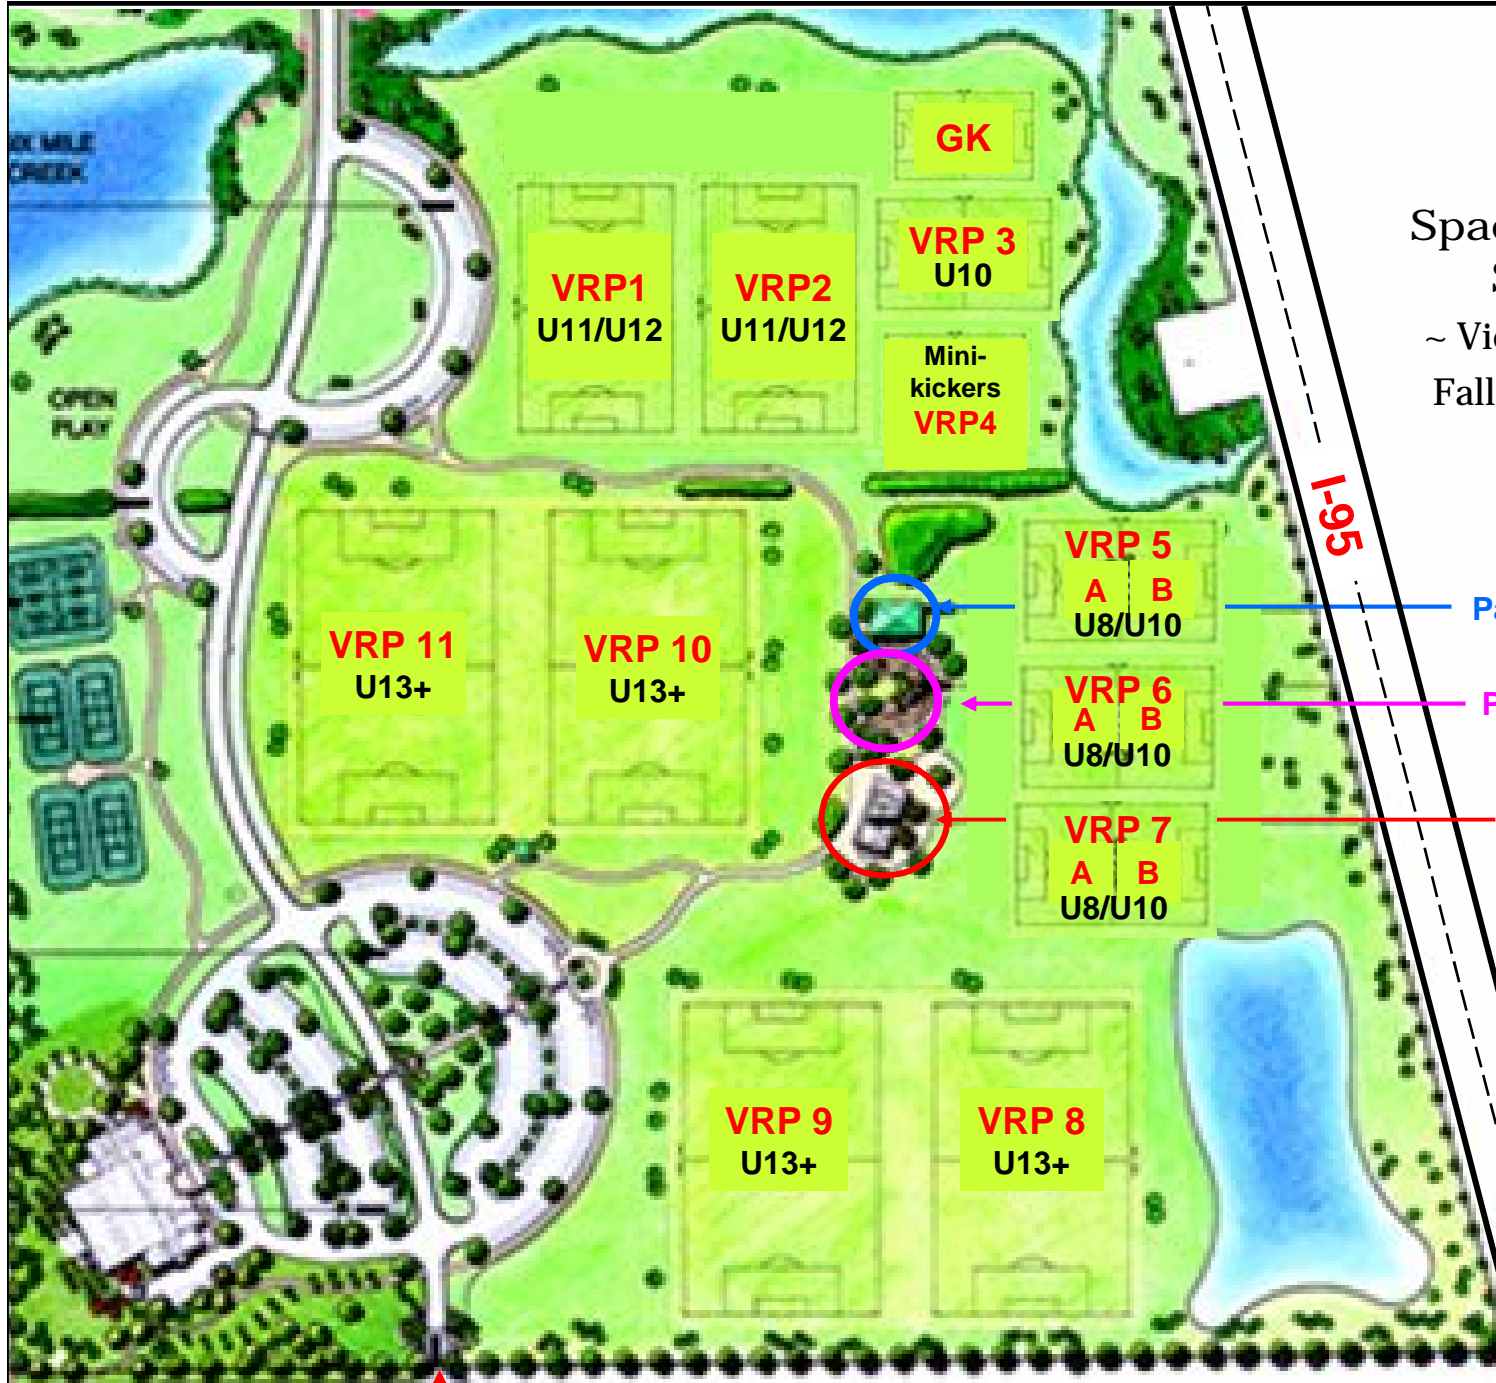

# Space Coast United Soccer Club

~ Viera Regional Park ~  
Fall 2008 Field Layout

I-95

Pavilion

Playground

Concession Stand  
& Bathrooms

ENTRANCE TO PARK